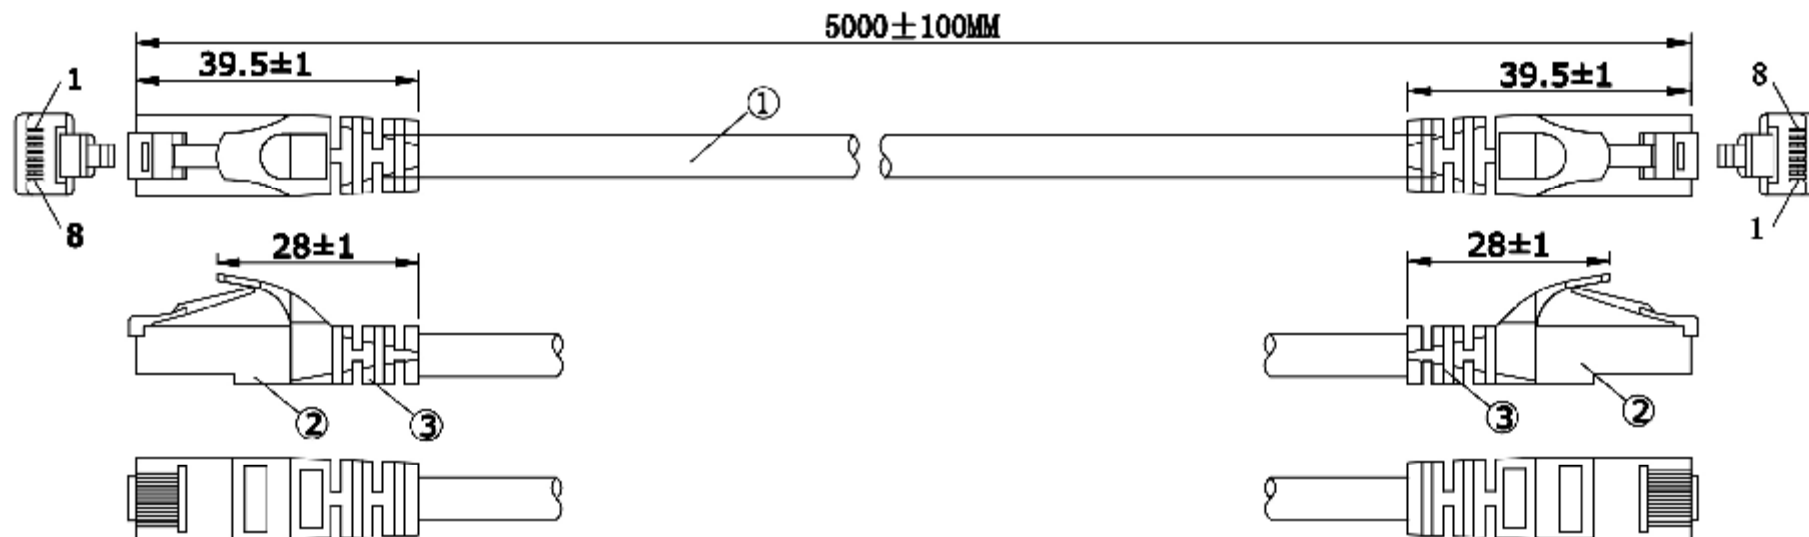

CUSTOMER:\*\*

WIRE CONNECTION

COLOR	P1	PAIRS	P2
WHITE/ORANGE	1	---	1
ORANGE	2	---	2
WHITE/GREEN	3	---	3
BLUE	4	---	4
WHITE/BLUE	5	---	5
GREEN	6	---	6
WHITE/BROWN	7	---	7
BROWN	8	---	8
	Shell	---	Shell
	568B	---	568B

NOTE:

- 1.CABLE:CAT6A SFTP CABLE.[28AWG(7/0.12BC)\*1P,INSULATION:HD-PE, ID=0.98±0.02MM+AL]\*4C+AL+DRAIN(7/0.12BS) +PVC JACKET.OD=6.0±0.15MM.
- 2.CONN.:P1 & P2: 8P8C PLUG, LONG BODY, DOUBLE LAY, GOLD PLATED FU", NICKEL PLATED SHELL, TWO-PIECE.
- 3.ALL HOOD: MOLDED PVC.
- 4.ELECTRICAL PROPERTIES:
  - (1).IT SHALL HAVE NOT ANY OPEN/SHORT,MISWIRING AND INTERMITTENT.
  - (2).THE CABLE SHALL BE 100% ELECTRICAL TEST.
  - (3).INSULATION RESISTANCE:10M OHM MIN.
  - (4).CONDUCTANCE RESISTANCE:3 OHM MAX.
  - (5).FLUKE CHANNEL TEST IS MORE THAN 90%.UP TO 500 MHZ